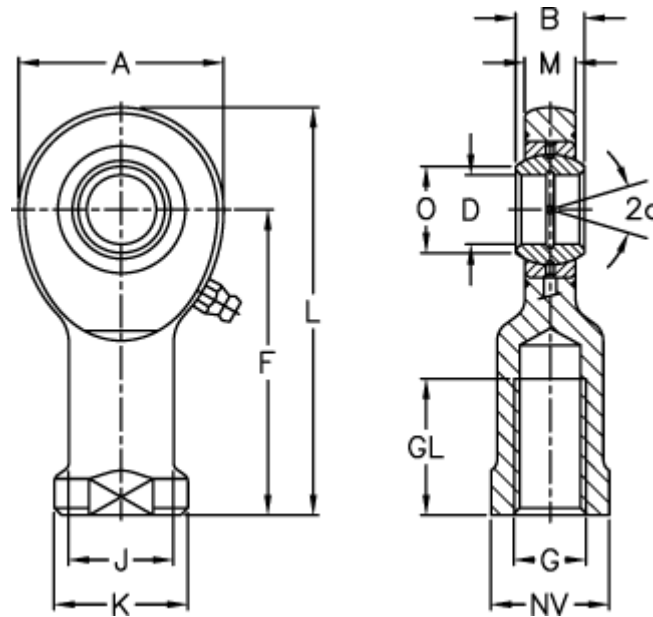

Data Sheet

Article number: 03480045
Description: Fluro Rod end EIL 45
Note: 45

Measures

A	= 102	J	= 58
a (degrees)	= 7	K	= 70
B	= 32	L	= 196
D	= 45	M	= 27
Dynamic drive (kN)	= 127	NV	= 60
F	= 145	O	= 50.8
g	= M42x3	Static drive kN	= 263
GL	= 65	Weight	= 2500